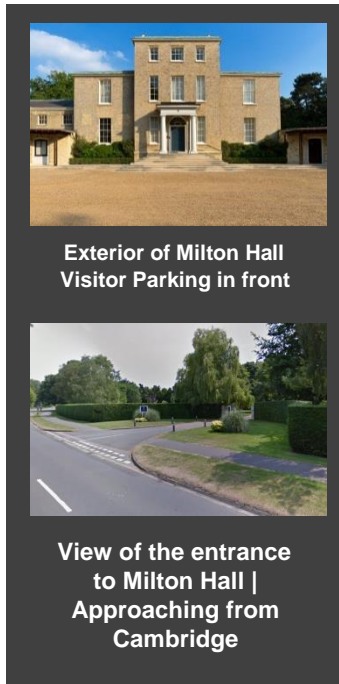

### Milton Hall, Ely Road, Milton, Cambridge, CB24 6WZ

Situated in the village of Milton and only 10 minutes from Cambridge City centre, we are approximately 1.2 miles from the A10/A14 (J33) interchange.