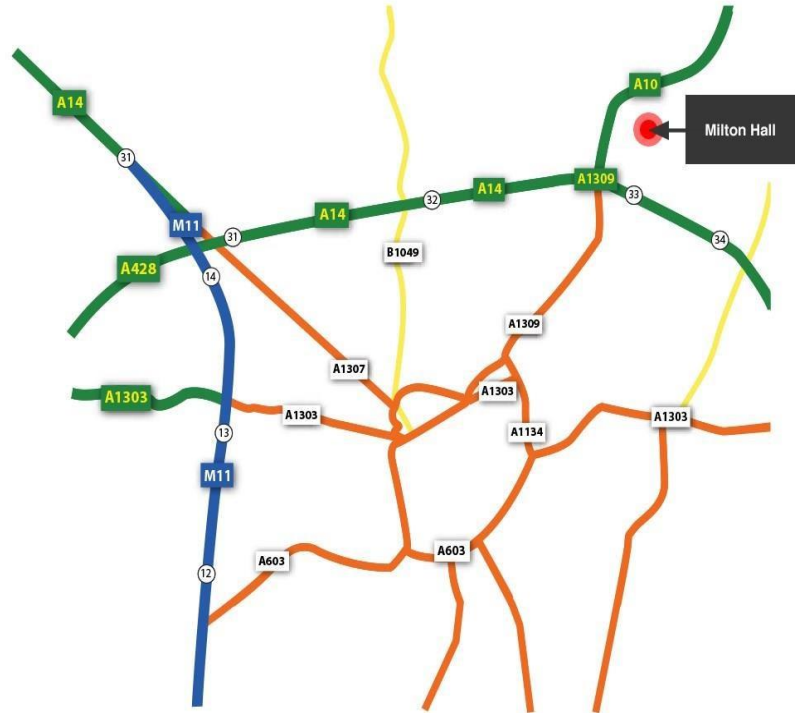

### Milton Hall, Ely Road, Milton, Cambridge, CB24 6WZ

Situated in the village of Milton and only 10 minutes from Cambridge City centre, we are approximately 1.2 miles from the A10/A14 (J33) interchange.

### From the A14

From A14 exit at Junction 33 and follow signs for Milton. Go straight over the Tesco roundabout and continue along Cambridge Road. Keep following the road, as you leave Milton you will see a sign and entrance to Milton Hall on the right hand side.

### From Cambridge City Centre

Follow the signs to A10 Ely leaving Cambridge via Milton Road, at the A14 roundabout follow signs for Milton. Go straight over the Tesco roundabout and continue along Cambridge Road, keep following the road as you leave Milton you will see a sign and entrance to Milton Hall on the right hand side.

### From Ely

Follow the A10 to Cambridge until you see a turning on the left hand side to Milton. Take this turning as you follow the road you will pass Cambridge FootGolf Centre, shortly afterwards you will see signs for Milton Hall on your left hand side.